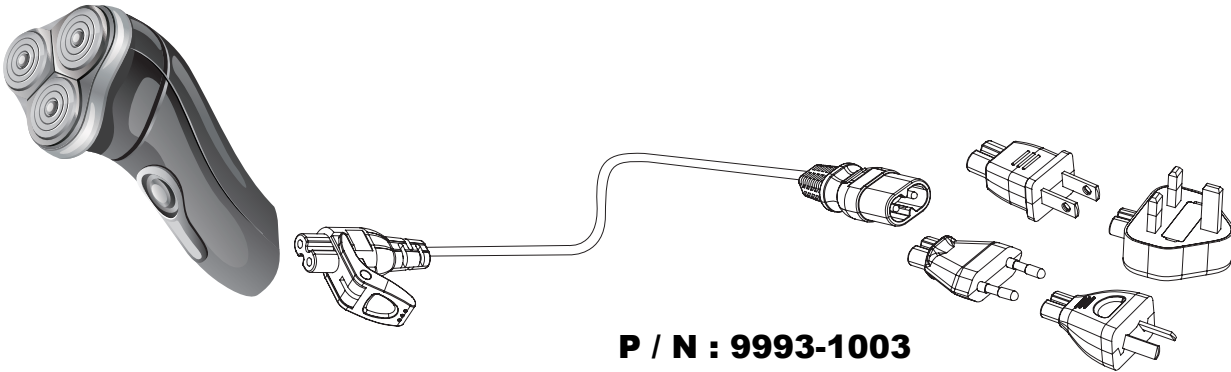

IEC 60320-1 C7 TYPE

P / N : 9993-1003

插頭 / 連接器型式 PLUG / CONNECTOR TYPE		PVC 線 PVC Wire	顏色 COLOR	安規 SAFETY
WS-079-3 SHEET C 2.5A / 250V~ WS-027-P C7 10A 125 / 250V~		NISPT-2 18 / 2 / BK / 100CM	B BLACK	UL / CUL
國家 COUNTRY	轉接頭型式 POWER ADAPTER TYPE	規格 SPEC	顏色 COLOR	安規 SAFETY
USA	WS-087-B 2.5A / 7A / 125V	IEC60320-1 C7 FEMALE CONNECTOR INTO JAPAN / USA 2 PIN PLUG	B BLACK	UL / CUL
EUROPE	WS-088-4 2.5A / 250V	IEC60320-1 C7 FEMALE CONNECTOR INTO EUROPEAN 2 PIN PLUG		TUV
UK	WS-086-6 2.5A / 250V	IEC60320-1 C7 FEMALE CONNECTOR INTO UK 3 PIN PLUG		ASTA
AUSTRALIA	WS-067-A 2.5A / 125V	IEC60320-1 C7 FEMALE CONNECTOR INTO ARGENTINA 2 PIN PLUG		SAA
BAG	WellShin	Size: 175mm x 123mm max:+-2mm, with black drawstrings 70mm & black cord lock, bag inside red pantone #186C, outside gray pantone # 423C, washable, logo printing 12mm (H) x 35mm (W), text by demand		
USA	USA / CANADA / MEXICO / JAPAN / TAIWAN / CHINA			
EUROPE	GERMANY / FRANCE / NETHERLAND / DENMARK / FINLAND / NORWAY / POLAND / PORTUGAL / AUSTRIA / BELGIUM / HUNGARY / SPAIN / SWEDEN / RUSSIA / KOREA			
UK	UK / INDIA / SINGAPORE / MALAYSIA / VIETNAM / SAUDI ARABIA			
AUSTRALIA	CHINA / NEW ZEALAND / AUSTRALIA / ARGENTINA