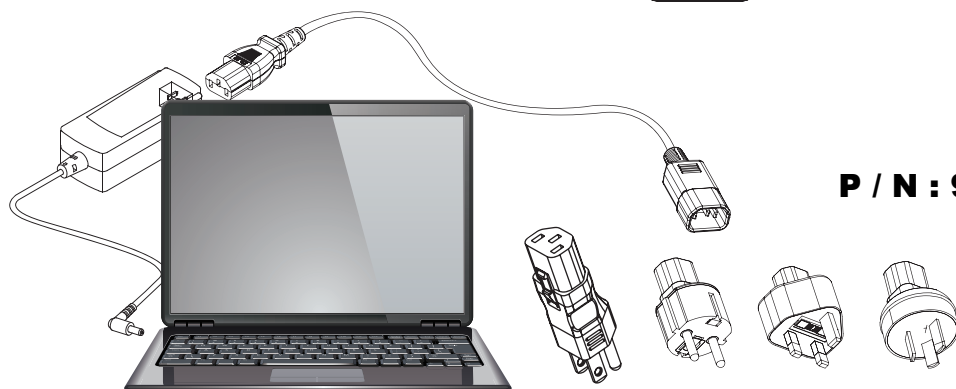

IEC 60320-1 C13 TYPE

P / N : 9993-1005

插頭 / 連接器型式 PLUG / CONNECTOR TYPE		PVC 線 PVC Wire	顏色 COLOR	安規 SAFETY
 WS-003-4 SHEET E 10A / 13A / 125V / 250V~		SVT 18 / 3C / 105C / BK / 100CM	 BLACK	UL / CUL
 WS-002A-3 C13 10A / 125 / 250V~				
國家 COUNTRY	轉接頭型式 POWER ADAPTER TYPE	規格 SPEC	顏色 COLOR	安規 SAFETY
 USA	 WS-094 10A / 125V	IEC60320-1 C13 FEMALE CONNECTOR INTO USA 3 PIN PLUG	 BLACK	UL / CUL
 EUROPE	 WS-095-A 10A / 125 / 250V~	IEC60320-1 C13 FEMALE CONNECTOR INTO EUROPEAN 3 PIN PLUG		TUV BY REQUEST
 UK	 WS-091-A 10A / 125 / 250V~	IEC60320-1 C13 FEMALE CONNECTOR INTO UK 3 PIN PLUG		ASTA BY REQUEST
 AUSTRALIA	 WS-092-A 10A / 125 / 250V~	IEC60320-1 C13 FEMALE CONNECTOR INTO AUSTRALIA 3 PIN PLUG		SAA BY REQUEST
BAG	 WellShin	Size: 175mm x 123mm max:+-2mm, with black drawstrings 70mm & black cord lock, bag inside red pantone #186C, outside gray pantone # 423C, washable, logo printing 12mm (H) x 35mm (W), text by demand		
USA	USA / CANADA / MEXICO / JAPAN / TAIWAN / CHINA			
EUROPE	GERMANY / FRANCE / NETHERLAND / DENMARK / FINLAND / NORWAY / POLAND / PORTUGAL / AUSTRIA / BELGIUM / HUNGARY / SPAIN / SWEDEN / RUSSIA / KOREA			
UK	UK / INDIA / SINGAPORE / MALAYSIA / VIETNAM / SAUDI ARABIA			
AUSTRALIA	CHINA / NEW ZEALAND / AUSTRALIA / ARGENTINA