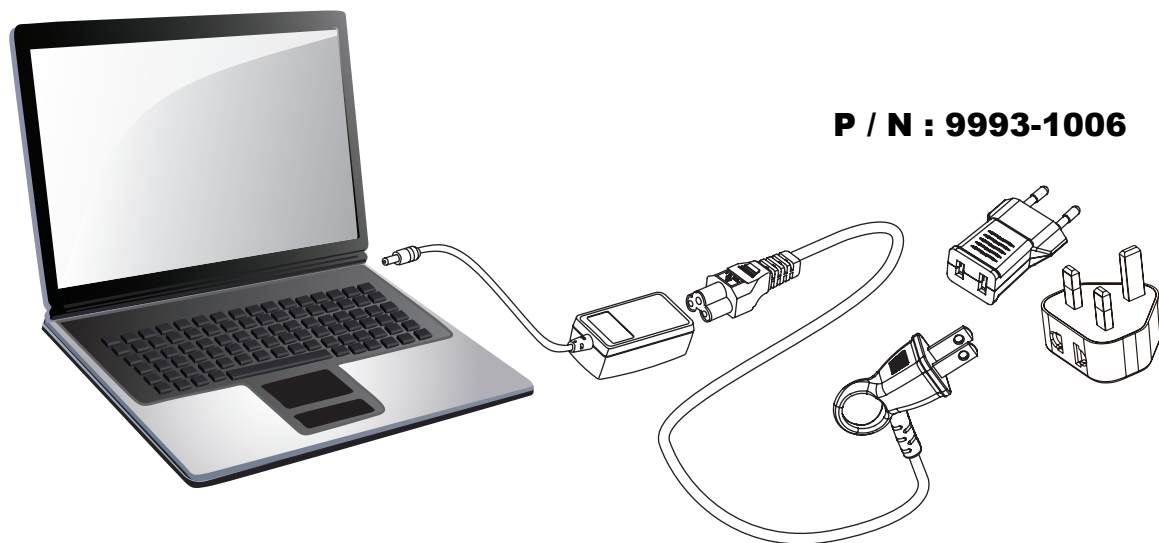

**USA 2 PIN TO EUROPEAN & UK PLUG**  

POWER ADAPTER INTERNATIONAL

國家 COUNTRY	轉接頭型式 POWER ADAPTER TYPE	規格 SPEC	顏色 COLOR	安規 SAFETY
 EUROPE	 WS-038-7 2.5A / 250V~	USA 2 PIN INTO EUROPEAN 2 PIN PLUG	 BLACK	TUV BY REQUEST
 UK	 WS-152-F 2.5A / 250V~	US 2 PIN & EUROPEAN 2 PIN INTO 3 PIN UK PLUG		ASTA BY REQUEST
BAG	 WellShin	Size: 175mm x 123mm max:+-2mm, with black drawstrings 70mm & black cord lock, bag inside red pantone #186C, outside gray pantone # 423C, washable, logo printing 12mm (H) x 35mm (W), text by demand		
EUROPE	GERMANY / FRANCE / NETHERLAND / DENMARK / FINLAND / NORWAY / POLAND / PORTUGAL / AUSTRIA / BELGIUM / HUNGARY / SPAIN / SWEDEN / RUSSIA / KOREA			
UK	UK / INDIA / SINGAPORE / MALAYSIA / VIETNAM / SAUDI ARABIA			