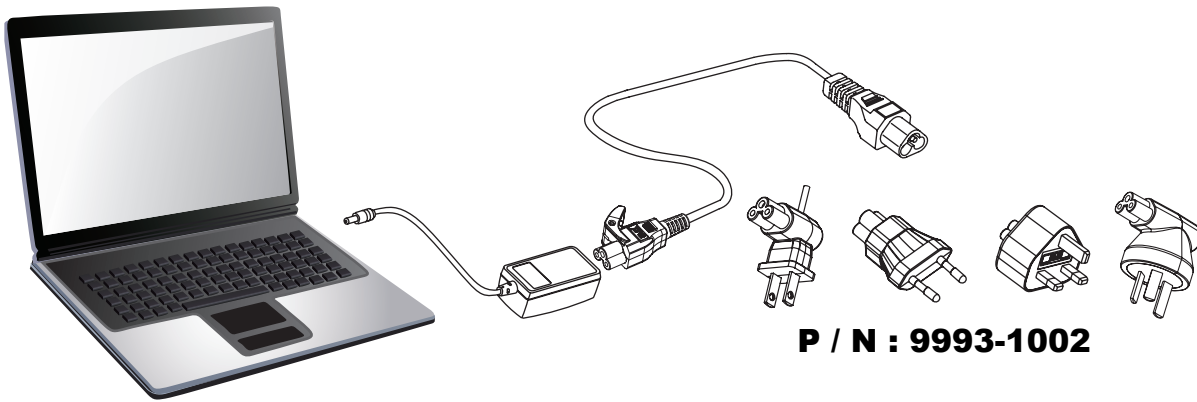

IEC 60320-1 C5 TYPE

P / N : 9993-1002

插頭 / 連接器型式 PLUG / CONNECTOR TYPE		PVC 線 PVC Wire	顏色 COLOR	安規 SAFETY
  WS-134-1 SHEET A 10A 125 / 250V~		 WS-083-B C5 10A 125 / 250V~	SVT 18 / 3 / 105C / WT / 100CM WHITE	UL / CUL
國家 COUNTRY	轉接頭型式 POWER ADAPTER TYPE	規格 SPEC	顏色 COLOR	安規 SAFETY
  USA	 WS-039-A 10A / 125 / 250V~	IEC60320-1 C5 FEMALE CONNECTOR INTO US / JAPAN / TAIWAN 2 PIN PLUG	 WHITE	UL / CUL BY REQUEST
  EUROPE	 WS-100-B 2.5A / 250V~	IEC60320-1 C5 FEMALE CONNECTOR INTO EUROPEAN 2 PIN PLUG		TUV BY REQUEST
  UK	 WS-091-C 2.5A / 250V~	IEC60320-1 C5 FEMALE CONNECTOR INTO UK 3 PIN PLUG		ASTA
  CHINA	 WS-049-G 10A / 125 / 250V~	IEC60320-1 C5 FEMALE CONNECTOR INTO CHINA 3 PIN PLUG		CCC BY REQUEST
BAG		Size: 175mm x 123mm max:+-2mm, with black drawstrings 70mm & black cord lock, bag inside red pantone #186C, outside gray pantone # 423C, washable, logo printing 12mm (H) x 35mm (W), text by demand		
USA	USA / CANADA / MEXICO / JAPAN / TAIWAN / CHINA			
EUROPE	GERMANY / FRANCE / NETHERLAND / DENMARK / FINLAND / NORWAY / POLAND / PORTUGAL / AUSTRIA / BELGIUM / HUNGARY / SPAIN / SWEDEN / RUSSIA / KOREA			
UK	UK / INDIA / SINGAPORE / MALAYSIA / VIETNAM / SAUDI ARABIA			
CHINA	CHINA / NEW ZEALAND / AUSTRALIA / ARGENTINA