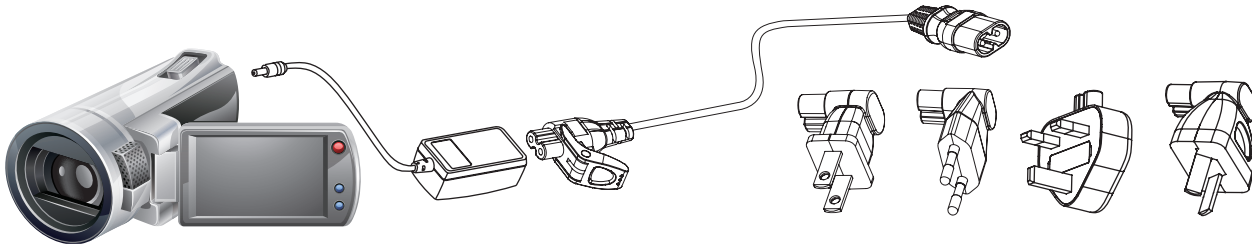

IEC 60320-1 C7 TYPE

P / N : 9993-1004

插頭 / 連接器型式 PLUG / CONNECTOR TYPE		PVC 線 PVC Wire	顏色 COLOR	安規 SAFETY	
  WS-079-3 SHEET C 2.5A / 250V~		 WS-027-P C7 10A 125 / 250V~		60227 IEC52 RVV 2 x 0.75mm FLAT / BK / 100CM	 BLACK CCC BY REQUEST
國家 COUNTRY	轉接頭型式 POWER ADAPTER TYPE	規格 SPEC	顏色 COLOR	安規 SAFETY	
  USA	 WS-069-J 2.5A,7A / 125V / 250V~	IEC60320-1 C7 FEMALE CONNECTOR INTO JAPAN / US 2 PIN PLUG	 BLACK	UL / CUL	
  EUROPE	 WS-068-A 2.5A / 250V~	IEC60320-1 C7 FEMALE CONNECTOR INTO EUROPEAN 2 PIN PLUG		TUV	
  UK	 WS-086-6 2.5A / 250V	IEC60320-1 C7 FEMALE CONNECTOR INTO UK 3 PIN PLUG		ASTA	
  AUSTRALIA	 WS-066-J1 2.5A / 125 / 250V~	IEC60320-1 C7 FEMALE CONNECTOR INTO ARGENTINA 2 PIN PLUG		SAA BY REQUEST	
BAG		Size: 175mm x 123mm max:+-2mm, with black drawstrings 70mm & black cord lock, bag inside red pantone #186C, outside gray pantone # 423C, washable, logo printing 12mm (H) x 35mm (W), text by demand			
USA	USA / CANADA / MEXICO / JAPAN / TAIWAN / CHINA				
EUROPE	GERMANY / FRANCE / NETHERLAND / DENMARK / FINLAND / NORWAY / POLAND / PORTUGAL / AUSTRIA / BELGIUM / HUNGARY / SPAIN / SWEDEN / RUSSIA / KOREA				
UK	UK / INDIA / SINGAPORE / MALAYSIA / VIETNAM / SAUDI ARABIA				
AUSTRALIA	CHINA / NEW ZEALAND / AUSTRALIA / ARGENTINA