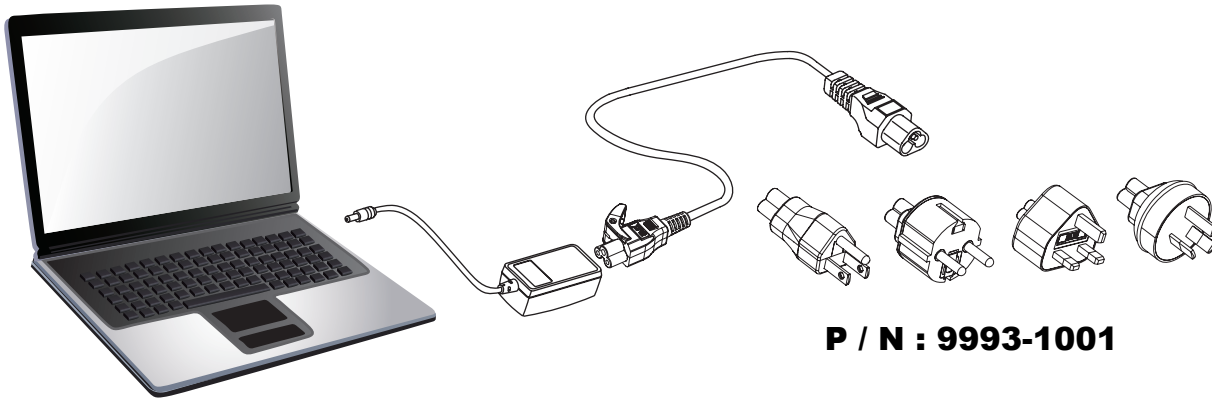

IEC 60320-1 C5 TYPE

P / N : 9993-1001

插頭 / 連接器型式 PLUG / CONNECTOR TYPE		PVC 線 PVC Wire	顏色 COLOR	安規 SAFETY		
  WS-134-1 SHEET A 10A 125 / 250V~		 WS-083-B C5 10A 125 / 250V~		SVT 18 / 3 / 105C / WT / 100CM	 WHITE	UL / CUL
國家 COUNTRY	轉接頭型式 POWER ADAPTER TYPE	規格 SPEC	顏色 COLOR	安規 SAFETY		
  USA	 WS-094-C 10A / 125V~	IEC60320-1 C5 FEMALE CONNECTOR INTO US 3 PIN NEMA 5-15P PLUG	 WHITE	UL / CUL		
  EUROPE	 WS-095-C 2.5A / 250V~	IEC60320-1 C5 FEMALE CONNECTOR INTO EUROPEAN 3 PIN PLUG		TUV		
  UK	 WS-091-C 2.5A / 250V~	IEC60320-1 C5 FEMALE CONNECTOR INTO UK 3 PIN PLUG		ASTA		
  AUSTRALIA	 WS-092-C 2.5A / 250V~	IEC60320-1 C5 FEMALE CONNECTOR INTO AUSTRALIA INSULATION 3 PIN PLUG		SAA		
BAG	 WellShin	Size: 175mm x 123mm max:+-2mm, with black drawstrings 70mm & black cord lock, bag inside red pantone #186C, outside gray pantone # 423C, washable, logo printing 12mm (H) x 35mm (W), text by demand				
USA	USA / CANADA / MEXICO / JAPAN / TAIWAN / CHINA					
EUROPE	GERMANY / FRANCE / NETHERLAND / DENMARK / FINLAND / NORWAY / POLAND / PORTUGAL / AUSTRIA / BELGIUM / HUNGARY / SPAIN / SWEDEN / RUSSIA / KOREA					
UK	UK / INDIA / SINGAPORE / MALAYSIA / VIETNAM / SAUDI ARABIA					
AUSTRALIA	CHINA / NEW ZEALAND / AUSTRALIA / ARGENTINA